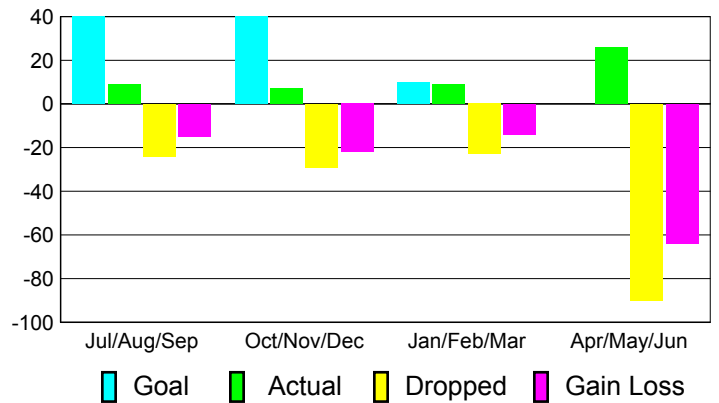

### YTD Status Quo Clubs 2010-2011

Status Quo Clubs Compared to Status Quo Members

## MEMBERSHIP

**Membership Results**  
2010-2011

**Membership**  
2009-2010

Month	Net Memb Goal	Actual New Memb	Actual Dropped Memb	Gain/Loss of Memb	Gain/Loss of Memb
Jul/Aug/Sep	40	9	-24	-15	-15
Oct/Nov/Dec	40	7	-29	-22	-15
Jan/Feb/Mar	10	9	-23	-14	-66
Apr/May/June	0	26	-90	-64	62
<b>Totals</b>	<b>90</b>	<b>51</b>	<b>-166</b>	<b>-115</b>	<b>-34</b>

### Membership Results 2010-2011

Goal, New, Dropped, Gain/Loss

### Comparison of Membership Gain/Loss

Current Year Compared to the Previous Year