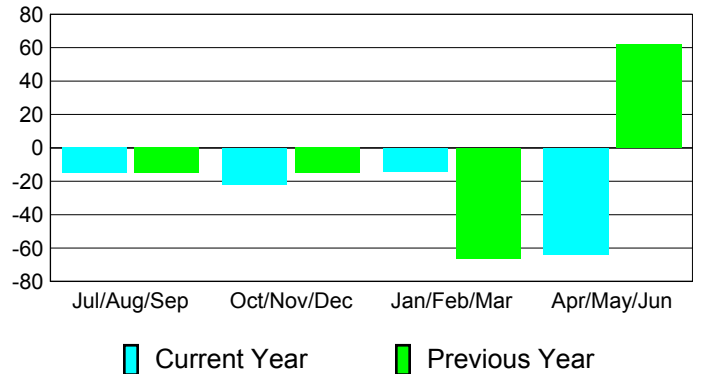

Gender Comparison 2010-2011

Jul/Aug/Sep

Oct/Nov/Dec

Jan/Feb/Mar

Apr/May/June

Male

Female