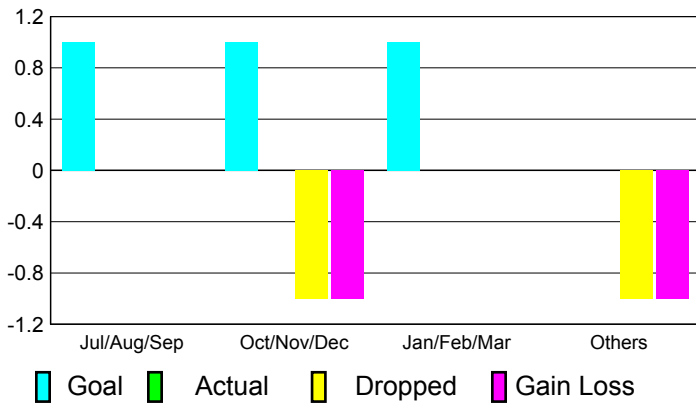

## CLUBS

**Club Results**  
2010-2011

**Clubs**  
2009-2010

Month	New Club Goal	Actual New Clubs	Actual Dropped Clubs	Gain/Loss of Clubs	Gain/Loss of Clubs
Jul/Aug/Sep	1	0	0	0	0
Oct/Nov/Dec	1	0	-1	-1	1
Jan/Feb/Mar	1	0	0	0	-2
Apr/May/June	0	0	-1	-1	2
<b>Totals</b>	<b>3</b>	<b>0</b>	<b>-2</b>	<b>-2</b>	<b>1</b>

### Club Results 2010-2011

Goal, New, Dropped, Gain/Loss

### Comparison of Club Gain/Loss

Current Year Compared to the Previous Year