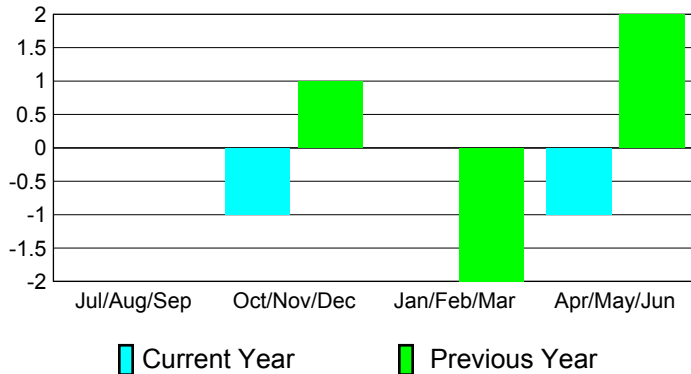

2010-2011 GMT Reports for District (or Undistricted) **District LA 1**

GMT: **Mr. Edison Karnopp**

Location: **BRAZIL**

GMT CA: **3**

CLUBS

Club Results
2010-2011

Clubs
2009-2010

Month	New Club Goal	Actual New Clubs	Actual Dropped Clubs	Gain/Loss of Clubs	Gain/Loss of Clubs
Jul/Aug/Sep	1	0	0	0	0
Oct/Nov/Dec	1	0	-1	-1	1
Jan/Feb/Mar	1	0	0	0	-2
Apr/May/June	0	0	-1	-1	2
Totals	3	0	-2	-2	1

Club Results 2010-2011

Goal, New, Dropped, Gain/Loss

Comparison of Club Gain/Loss

Current Year Compared to the Previous Year

YTD Status Quo Clubs 2010-2011

Status Quo Clubs Compared to Status Quo Members

MEMBERSHIP

Membership Results
2010-2011

Membership
2009-2010

Month	Net Memb Goal	Actual New Memb	Actual Dropped Memb	Gain/Loss of Memb	Gain/Loss of Memb
Jul/Aug/Sep	40	9	-24	-15	-15
Oct/Nov/Dec	40	7	-29	-22	-15
Jan/Feb/Mar	10	9	-23	-14	-66
Apr/May/June	0	26	-90	-64	62
Totals	90	51	-166	-115	-34

Membership Results 2010-2011

Goal, New, Dropped, Gain/Loss

Comparison of Membership Gain/Loss

Current Year Compared to the Previous Year

Gender Comparison 2010-2011

Jul/Aug/Sep

Oct/Nov/Dec

Jan/Feb/Mar

Apr/May/June

Male

Female